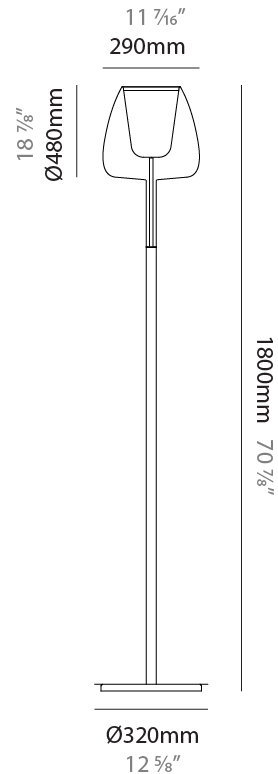

CLOS PORTABLE

D144046-

base number   Finish Options   -   Finish Options

1. To build a product code in our configurator select the specify button on the base model # product page
2. To build a manual product code on this datasheet choose from the options listed below in blue font and add the suffix to the base model #

GENERAL

Series: Clos
Partner: Cangini & Tucci
Division: Design
Installation: Portable
Product Type: Floor
Mounting Location: Floor

PHYSICAL

Shape: Round
Diameter (mm): 320
Diameter (in): 12 ⁵/₈
Height (mm): 480
Height (in): 18 ⁷/₈
Max. Overall Height (mm): 1800
Max. Overall Height (in): 70 ⁷/₈
Weight (kg): 10.70
Weight (lbs): 23.59
Fixture Finish: [AMB](#) / [BLK](#) / [BRZ](#) / [GLD](#) / [GRN](#) / [PNK](#) / [RGD](#) / [RUB](#) / [SKB](#) / [SMK](#) / [STE](#) / [TOB](#) / [TRA](#)
Holder Finish: [BCN](#) / [CHR](#) / [FGD](#)
Fixture Material: Glass / Metal
Primary Material: Glass - Borosilicate
Cable Details: 2000mm/78 3/4" cable

ELECTRICAL

Number of Lamps: 1
Lamp Type: LED Retrofit
Input Wattage (W): 105
Bulb Included: Bulb Not Included
Lamp Base: E26
Input Voltage (V): 120

LED

OPTICAL

RATINGS AND CERTIFICATIONS

Certified By: Certified for North American Standards
IP rating: IP20

PROJECT
TYPE
SPECIFIER
QUANTITY
DATE