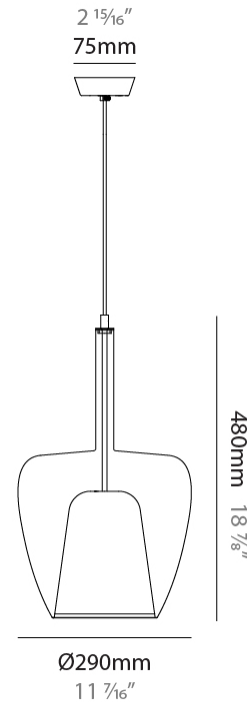

GENERAL

Series: Clos
Subseries: Clos Monopoint
Partner: Cangini & Tucci
Division: Design
Installation: Suspension
Product Type: Pendant
Mounting Location: Ceiling

PHYSICAL

Shape: Round
Diameter (mm): 290
Diameter (in): 11 ⁷ / ₁₆
Height (mm): 480
Height (in): 18 ⁷ / ₈
Max. Overall Height (mm): 1980
Max. Overall Height (in): 77 ¹⁵ / ₁₆
Weight (kg): 1.94
Weight (lbs): 4.28
Fixture Finish: AMB / BLK / BRZ / GLD / GRN / PNK / RGD / RUB / SKB / SMK / STE / TOB / TRA
Holder Finish: BCN / CHR / FGD
Fixture Material: Glass / Metal
Primary Material: Glass - Borosilicate
Cable Details: 1500mm/59 1/16" cable

ELECTRICAL

Number of Lamps: 1
Lamp Type: LED Retrofit
Input Wattage (W): 105
Bulb Included: Bulb Not Included
Lamp Base: E26
Input Voltage (V): 120

LED

OPTICAL

RATINGS AND CERTIFICATIONS

Certified By: Certified for North American Standards
IP rating: IP20

GENERAL

Series: Clos
 Partner: Cangini & Tucci
 Division: Design
 Installation: Portable
 Product Type: Floor
 Mounting Location: Floor

PHYSICAL

Shape: Round
 Diameter (mm): 320
 Diameter (in): 12 ⁵/₈
 Height (mm): 480
 Height (in): 18 ⁷/₈
 Max. Overall Height (mm): 1800
 Max. Overall Height (in): 70 ⁷/₈
 Weight (kg): 10.70
 Weight (lbs): 23.59
 Fixture Finish: [AMB](#) / [BLK](#) / [BRZ](#) / [GLD](#) / [GRN](#) / [PNK](#) / [RGD](#) / [RUB](#) / [SKB](#) / [SMK](#) / [STE](#) / [TOB](#) / [TRA](#)
 Holder Finish: [BCN](#) / [CHR](#) / [FGD](#)
 Fixture Material: Glass / Metal
 Primary Material: Glass - Borosilicate
 Cable Details: 2000mm/78 3/4" cable