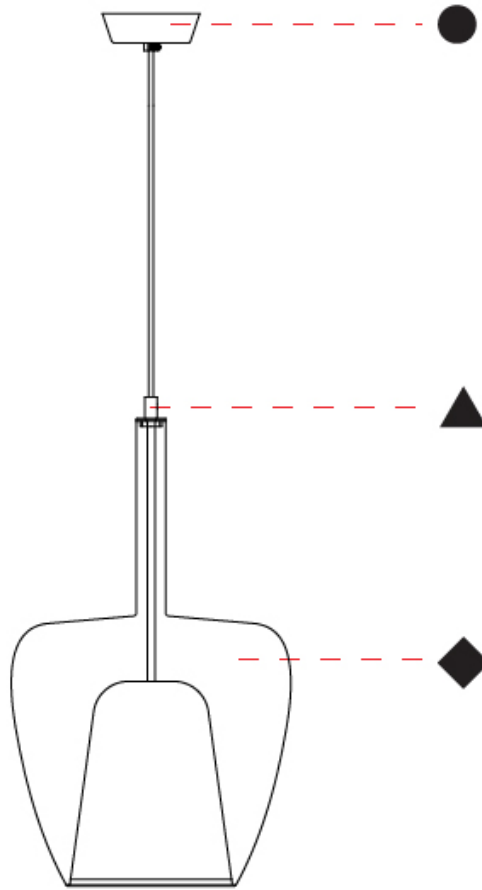

CLOS MONOPOINT SUSPENSION

D141304-

PROJECT	_____
TYPE	_____
SPECIFIER	_____
QUANTITY	_____
DATE	_____

D