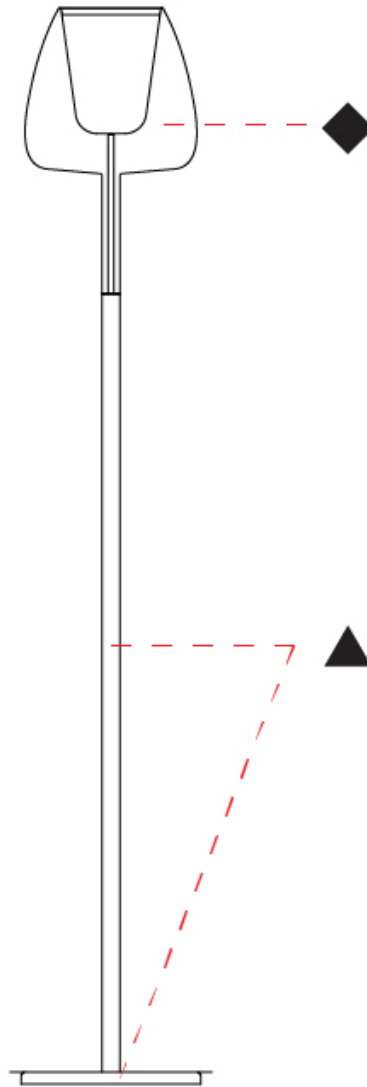

CLOS PORTABLE

D144046-

PROJECT

TYPE

SPECIFIER

QUANTITY

DATE

D